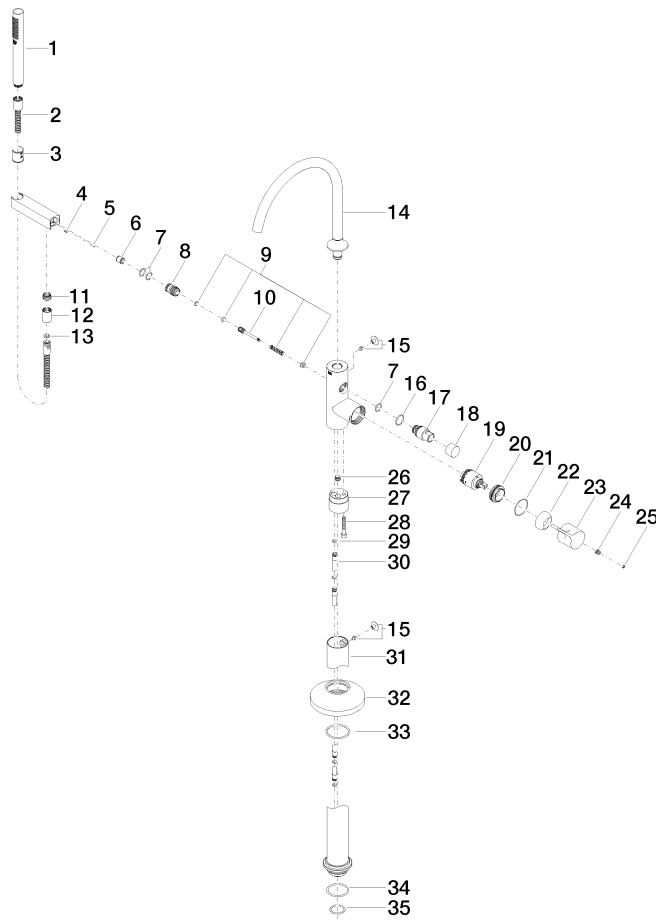

25 863 809

VAIA Single-lever bath mixer with stand pipe for free-standing assembly with hand shower set - Brushed Dark Platinum

VAIA

25 863 809

Spare parts list

No.	Item Number	Name	Quantity used	Delivery time
1	90 12 11 140 30-99	shower	1	30
2	90 30 02 072 00-99	Metal shower hose 1/2" x 3/8" x 1250 mm - Brushed Dark Platinum	1	30
3	09 18 40 118 90	sleeve	1	2
4	09 31 11 058 90	pin	1	2
5	09 31 11 040 90	pin	1	2
6	90 23 01 141 00 90	back-flow preventer	1	2
7	90 14 10 010 00 90	seal	3	2
8	09 24 03 153 20-99	nipple	1	-
Spare part can no longer be ordered, please order the replacement item				
9	90 16 02 023 00 90	spring	1	2
10	09 31 09 102 20-99	pull-rod	1	-
Spare part can no longer be ordered, please order the replacement item				
11	09 24 03 069 90	nipple	1	2
12	90 21 02 069 00-99	cover	1	30
13	90 14 20 026 00 90	seal	1	2
14	90 28 22 327 00-99	spout	1	30
15	04 31 20 036 00 90	plug	2	2
16	09 14 10 112 90	seal	1	2
17	09 21 34 081 20-99	nipple	1	30
18	09 20 88 002-99	handle	1	30
19	90 15 05 039 00 90	cartridge	1	2
20	09 24 04 298 90	nut	1	2
21	09 14 10 037 90	seal	1	2
22	09 28 30 036-99	cover	1	30
23	09 20 80 022-99	handle	1	30
24	90 31 11 030 00 90	pin	1	2
25	90 31 20 087 00-99	plug	1	30
26	04 31 20 039 11 90	plug	1	2
27	09 24 03 152 20-99	adaptor	1	-
Spare part can no longer be ordered, please order the replacement item				
28	09 30 30 111 90	screw	1	2
29	09 14 10 139 90	seal	2	2
30	04 28 22 025 00 90	connection	2	2
31	04 28 22 030 00-99	pipe	1	30
32	09 27 80 022-99	rosette	1	30
33	90 14 10 129 00 90	seal	1	2
34	09 14 10 084 90	seal	1	2
35	09 14 10 018 90	seal	1	2