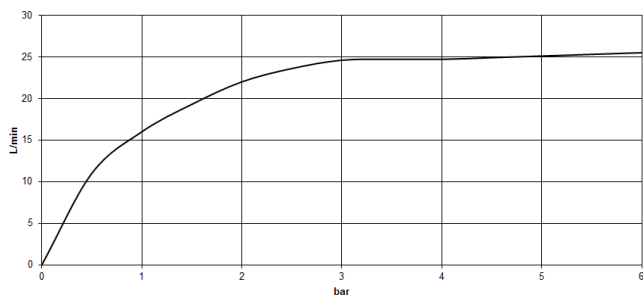

Flow rate chart

Codes & Standards

ASME
A112.18.1/CSA
B125.1

California Energy
Commission
(CEC)