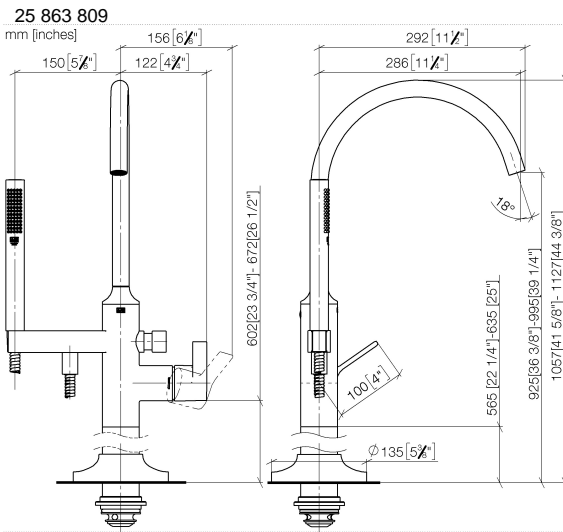

VAIA Single-lever bath mixer with stand pipe for free-standing assembly with hand shower set - Brushed Dark Platinum

VAIA

25 863 809

- spout: circular, air-enriched flow
- max. flow 24.6 l/min at 3 bar flow pressure
- Hand shower: COMPACT RAIN, max. flow rate 6.8 l/min (at 3 bar)
- bar-type hand shower with anti-scale system
- 281mm projection
- pivotable spout 360°
- automatic bath/shower diverter
- total height 1057 - 1127 mm
- wall bracket
- stand pipe height 565 - 635 mm
- height up to aerator 925 – 995 mm
- slide-on rosettes Ø 135 mm
- metal shower hose 1250mm with integrated anti-twist protection
- WRAS 2001027

Required miscellaneous

- Concealed floor mounting -**
- max. recess depth 150 mm
 - min. recess depth 80 mm

35 949 970-90
0010

Flow rate chart

Codes & Standards

ASME
A112.18.1/CSA
B125.1

California Energy
Commission
(CEC)